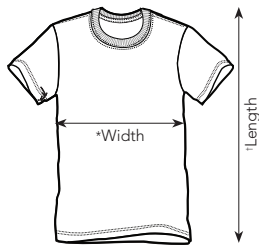

Casual Classics® Supreme Organic Combed 350 Oversize Fit Tee Adult

CRT3500

- Oversized Fit
- Organic Combed Ringspun Cotton
- Extreme Heavyweight Fabric Improves The Drape Of The Garment
- Fine Yarn With Tight Knit Gauge
- Side Seams
- Taped Neck & Shoulder
- 2x1 Rib Knit Collar
- Premium Tear Away Label
- GOTS Cotton

 Carton 30
  Pack 10

MATERIAL
100% Cotton

WEIGHT
350 gm²

SIZE
XS-5XL

ORIGIN HS CODE
Bangladesh 6109100010

Sizes	XS	S	M	L	XL	2XL	3XL	4XL	5XL
Chest To Fit (In)	30-32	34-36	38	40-42	44-46	48-50	52-54	56-58	60-62
Width (cm)*	59.5	62	64.5	67.5	70.5	74.5	78.5	82.5	86.5
Length (cm)†	72.6	73.8	75	76.5	78	80	82	84.5	87

Measurements Are Approximate. Manufacturer Tolerances Apply.

*Half Chest Taken 2.5cm Below Underarm
†Taken From Highest Shoulder Point

*Exceptions: Ctn Qty 30 pieces XS to 2XL, 20 pieces 3XL to 5XL

BLACK 36	BURGUNDY 1724	CHARCOAL 42	KHAKI OLIVE 0312	PETROL BLUE 4110	SAND 38	STONE 4501	WHITE 30
19-4007 TCX 426C	19-1724 TCX 7421C	18-5203 TCX 4195C	19-0312 TCX 418C	19-4110 TCX 432C	14-1106 TCX 7528C	14-4501 TCX WARM GREY 3C	0 TCX 000C
C M Y K 73 68 59 65	C M Y K 38 93 63 45	C M Y K 59 52 51 21	C M Y K 59 47 59 44	C M Y K 80 62 47 45	C M Y K 25 23 30 4	C M Y K 28 24 30 5	C M Y K 0 0 0 0