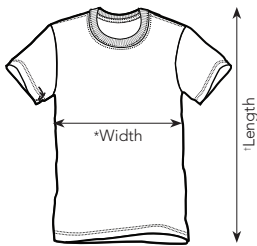

- Crew Necked T-Shirt
- Adult (Unisex)
- Oversized Fit
- Fine Combed Ringspun 30 Singles Yarn With Tight Knit Gauge
- Acid Wash Overdye With Oekotex 100 Standard
- Premium Heavy Rib Knit Collar
- Side Seams
- Taped Neck
- Double Needle Sleeves & Bottom Hem
- Premium Tear Away Two Part Label
- BCI Cotton

 Carton 50
  Pack 10

MATERIAL
100% Cotton

WEIGHT
180 gm²

SIZE
XS-5XL

ORIGIN HS CODE
Bangladesh 6109100010

Sizes	XS	S	M	L	XL	2XL	3XL	4XL	5XL
Chest To Fit (In)	30-32	34-36	38	40-42	44-46	48-50	52-54	56-58	60-62
Width (cm)*	59.5	62	64.5	67.5	70.5	74.5	78.5	82.5	86.5
Length (cm)†	72.6	73.8	75	76.5	78	80	82	84.5	87

Measurements Are Approximate. Manufacturer Tolerances Apply.

*Half Chest Taken 2.5cm Below Underarm
†Taken From Highest Shoulder Point

ACID BLACK 36A 18-0503 TCX COOL GRAY 10C C M Y K 0 0 0 0	ACID CHARCOAL 42A 18-5203 TCX 4195C C M Y K 59 52 51 21	ACID CHOCOLATE 105A 19-1214 TCX 7596C C M Y K 0 0 0 0	FADED BLACK 36F 18-0503 TCX COOL GRAY 10C C M Y K 0 0 0 0	FADED CHARCOAL 42F 18-5203 TCX 4195C C M Y K 59 52 51 21	FADED ECRU 202F 11-0202 TCX 7527C C M Y K 11 10 20 0	FADED KHAKI OLIVE 0312F 19-0312 TCX 418C C M Y K 59 47 59 44	FADED NAVY 32F 19-3922 TCX 4280C C M Y K 79 71 55 60	FADED PETROL BLUE 4110F 19-4110 TCX 432C C M Y K 80 62 47 45	FADED PINK 150F 13-1504 TCX 5035C C M Y K 11 23 20 1	
FADED RAINFOREST GREEN 5232F 19-5232 TCX 567C C M Y K 87 45 62 54	FADED STONE 4501F 14-4501 TCX WARM GREY 3C C M Y K 28 24 30 5	FADED WHITE 30F 0 TCX 000C C M Y K 0 0 0 0								