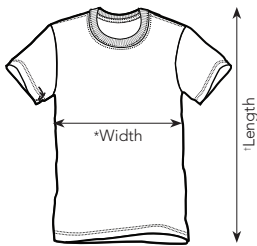

- Crew Necked T-Shirt
- Adult (Unisex)
- Regular Fit
- Authentic Streetwear Blanks
- Fine Combed Ringspun 30 Singles Yarn With Tight Knit Gauge
- Acid Wash Overdye With Oekotex 100 Standard
- Premium Heavy Rib Knit Collar
- Side Seams
- Taped Neck
- Double Needle Sleeves & Bottom Hem
- Premium Tear Away Two Part Label
- BCI Cotton

Carton 100 Pack 10

**MATERIAL**  
100% Cotton

**WEIGHT**  
180 gm<sup>2</sup>

**SIZE**  
XS-5XL

**ORIGIN** HS CODE  
Bangladesh 6109100010

Sizes	XS	S	M	L	XL	2XL	3XL	4XL	5XL
Chest To Fit (In)	30-32	34-36	38	40-42	44-46	48-50	52-54	56-58	60-62
Width (cm)*	49	51.5	54	57	60	64	68	72	76
Length (cm)†	70.6	71.8	73	74.5	76	78	80	82.5	85

Measurements Are Approximate. Manufacturer Tolerances Apply.

\*Half Chest Taken 2.5cm Below Underarm  
†Taken From Highest Shoulder Point

Exceptions: Ctn Qty XS to 2XL 100 pieces, 3XL to 5XL 50 pieces

<b>ACID BLACK 36A</b> 18-0503 TCX COOL GRAY 10C C   M   Y   K 0   0   0   0	<b>ACID CHARCOAL 42A</b> 18-5203 TCX 4195C C   M   Y   K 59   52   51   21	<b>ACID CHOCOLATE 105A</b> 19-1214 TCX 7596C C   M   Y   K 0   0   0   0	<b>FADED BLACK 36F</b> 18-0503 TCX COOL GRAY 10C C   M   Y   K 0   0   0   0	<b>FADED CHARCOAL 42F</b> 18-5203 TCX 4195C C   M   Y   K 59   52   51   21	<b>FADED ECRU 202F</b> 11-0202 TCX 7527C C   M   Y   K 11   10   20   0	<b>FADED KHAKI OLIVE 0312F</b> 19-0312 TCX 418C C   M   Y   K 59   47   59   44	<b>FADED NAVY 32F</b> 19-3922 TCX 4280C C   M   Y   K 79   71   55   60	<b>FADED PETROL BLUE 4110F</b> 19-4110 TCX 432C C   M   Y   K 80   62   47   45	<b>FADED PINK 150F</b> 13-1504 TCX 5035C C   M   Y   K 11   23   20   1
<b>FADED RAINFOREST GREEN 5232F</b> 19-5232 TCX 567C C   M   Y   K 87   45   62   54	<b>FADED STONE 4501F</b> 14-4501 TCX WARM GREY 3C C   M   Y   K 28   24   30   5	<b>FADED WHITE 30F</b> 0 TCX 000C C   M   Y   K 0   0   0   0							