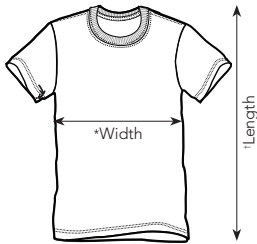

- Crew Necked T-Shirt
- Adult (Unisex)
- Oversized Fit
- Combed Ringspun Cotton
- Fine 30 Singles Yarn With Tight Knit Gauge
- Unique Finish For A Cleaner Print Surface
- Side Seams
- Taped Neck & Shoulder
- Extended 3.5cm Heavy Knit High Collar
- Premium Tear Away Two Part Label

**MATERIAL**  
100% Cotton

**WEIGHT**  
180 gm<sup>2</sup>

**SIZE**  
XS-5XL

**ORIGIN** HS CODE  
Bangladesh 6109100010

Sizes	XS	S	M	L	XL	2XL	3XL	4XL	5XL
Chest To Fit (In)	30-32	34-36	38	40-42	44-46	48-50	52-54	56-58	60-62
Width (cm)*	59.5	62	64.5	67.5	70.5	74.5	78.5	82.5	86.5
Length (cm)†	72.6	73.8	75	76.5	78	80	82	84.5	87

Measurements Are Approximate. Manufacturer Tolerances Apply.

\*Half Chest Taken 2.5cm Below Underarm  
†Taken From Highest Shoulder Point

\*Exceptions: Carton 100 pieces XS - 3XL and 50 pieces in 4XL and 5XL