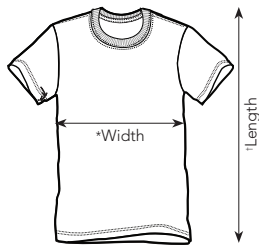

- Crew Necked T-Shirt
- Adult (Unisex)
- Regular Fit
- Authentic Streetwear Blanks
- Combed Ringspun Cotton
- GOTS Organic Cotton
- Fine 30 Singles Yarn With Tight Knit Gauge
- Unique Finish For A Cleaner Print Surface
- Side Seams
- Taped Neck & Shoulder
- Premium 4 Ply Flat Knit Collar
- Premium Tear Away Two Part Label

MATERIAL
100% Organic Cotton

WEIGHT
180 gm²

SIZE
XS-5XL

ORIGIN HS CODE
Bangladesh 6109100010

Sizes	XS	S	M	L	XL	2XL	3XL	4XL	5XL
Chest To Fit (In)	30-32	34-36	38	40-42	44-46	48-50	52-54	56-58	60-62
Width (cm)*	49	51.5	54	57	60	64	68	72	76
Length (cm)†	70.6	71.8	73	74.5	76	78	80	82.5	85

Measurements Are Approximate. Manufacturer Tolerances Apply.

*Half Chest Taken 2.5cm Below Underarm
†Taken From Highest Shoulder Point

Exceptions: XS-2XL Carton Qty 100, 3XL - 5XL Carton Qty 50

ASH 93 14-4201 TCX COOL GREY 3C C M Y K 8 5 7 16	BLACK 36 19-4007 TCX 426C C M Y K 73 68 59 65	CHARCOAL 42 18-5203 TCX 4195C C M Y K 59 52 51 21	COBALT 51D 19-3953 TCX 3581C C M Y K 99 84 30 19	DEEP TEAL 4914 19-4914 TCX 4189C C M Y K 88 51 51 49	ECRU 202 11-0202 TCX 7527C C M Y K 11 10 20 0	LUNAR GREY 4201 14-4201 TCX COOL GREY 3C C M Y K 26 19 20 2	PETROL BLUE 4110 19-4110 TCX 432C C M Y K 80 62 47 45	RAINFOREST 5232 19-5232 TCX 567C C M Y K 87 45 62 54	RED 40 19-1763 TCX 200C C M Y K 16 100 82 6		
SAGE 185 16-5810 TCX 4192C C M Y K 54 30 45 12	SAND 38 14-1106 TCX 7528C C M Y K 25 23 30 4	STONE 4501 14-4501 TCX WARM GREY 3C C M Y K 28 24 30 5	WHITE 30 0 TCX 000C C M Y K 0 0 0 0								