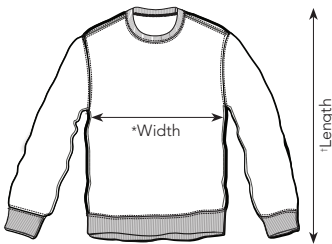

- Sweatshirt Crew Necked
- Adult (Unisex)
- Boxy Square Oversized Fit
- Extended 3.5cm Heavy Knit High Collar
- Three Thread Combed Ringspun Fleece, Brushed Back
- Tight Knit Gauge Fabric
- Set In Sleeve
- Knitted Collar, Cuffs & Waistband
- Premium Tear Away Two Part Label
- BCI Cotton & GRS Recycled Polyester
- Side Seams
- Premium Tear Away Two Part Label

MATERIAL
60% Cotton 40% Polyester

WEIGHT
330gsm²

SIZE
XS-5XL

ORIGIN
Pakistan

HS CODE
6110309100

Sizes	XS	S	M	L	XL	2XL	3XL	4XL	5XL
Chest To Fit (In)	30-32	34-36	38	40-42	44-46	48-50	52-54	56-58	60-62
Width (cm)*	62	64.5	67	70	73	77	81	85	89
Length (cm)†	63.6	64.8	66	67.5	69	71	73	75.5	78