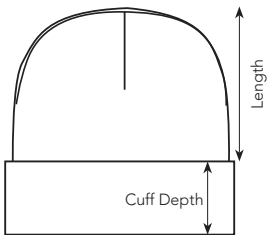

MATERIAL
100% Recycled Polyester

WEIGHT
65 gm²

SIZE
One Size

ORIGIN
China

HS CODE
6505009090

Sizes	One Size
Length (cm)	27.5
Cuff Depth (cm)	7
100% Recycled Polyester (cm)	58

Measurements Are Approximate. Manufacturer Tolerances Apply.