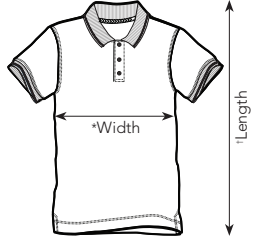

- Classic Fit, Generous Sizing
- Ringspun Pique In Polycotton
- Excellent Wash & Wear
- Three Self Coloured Button Placket
- Spare Button
- Double Ribbed Collar & Cuffs
- Double Stitched Throughout For Strength
- Durable Self Coloured Twill Taped Neck & Side Vents For Comfort
- Yoke Back Neck
- Side Seams
- Premium Tear Away Label
- BCI Cotton & GRS Recycled Polyester

MATERIAL
50% Cotton
50% Recycled Polyester

WEIGHT
240 gm²

SIZE
XS-7XL

ORIGIN
Pakistan

HS CODE
6110201000

COMPANION STYLES
Ladies AA12L

Sizes	XS	S	M	L	XL	2XL	3XL	4XL	5XL	6XL	7XL
Chest To Fit (In)	34-36	36-38	40-42	42-44	44-46	48-50	52-54	58-60	62-64	66-68	70-72
Width (cm)*	50	53	56	59	62	65	68	80	86	91	97
Length (cm)†	72	74	76	78	80	82	84	85	90	92	95

Measurements Are Approximate. Manufacturer Tolerances Apply.

*Half Chest Taken 2.5cm Below Underarm
†Taken From Highest Shoulder Point

Exceptions: Ctn Qty 60 pieces XS to 4XL. 25 pieces 5XL+

BLACK 36	BOTTLE GREEN 38	BURGUNDY 41	CHARCOAL 42	CONVOY GREY 23	EMERALD 77	LIGHT BLUE 69	NAVY 32	ORANGE 44	PURPLE 81
--------------------	---------------------------	-----------------------	-----------------------	--------------------------	----------------------	-------------------------	-------------------	---------------------	---------------------